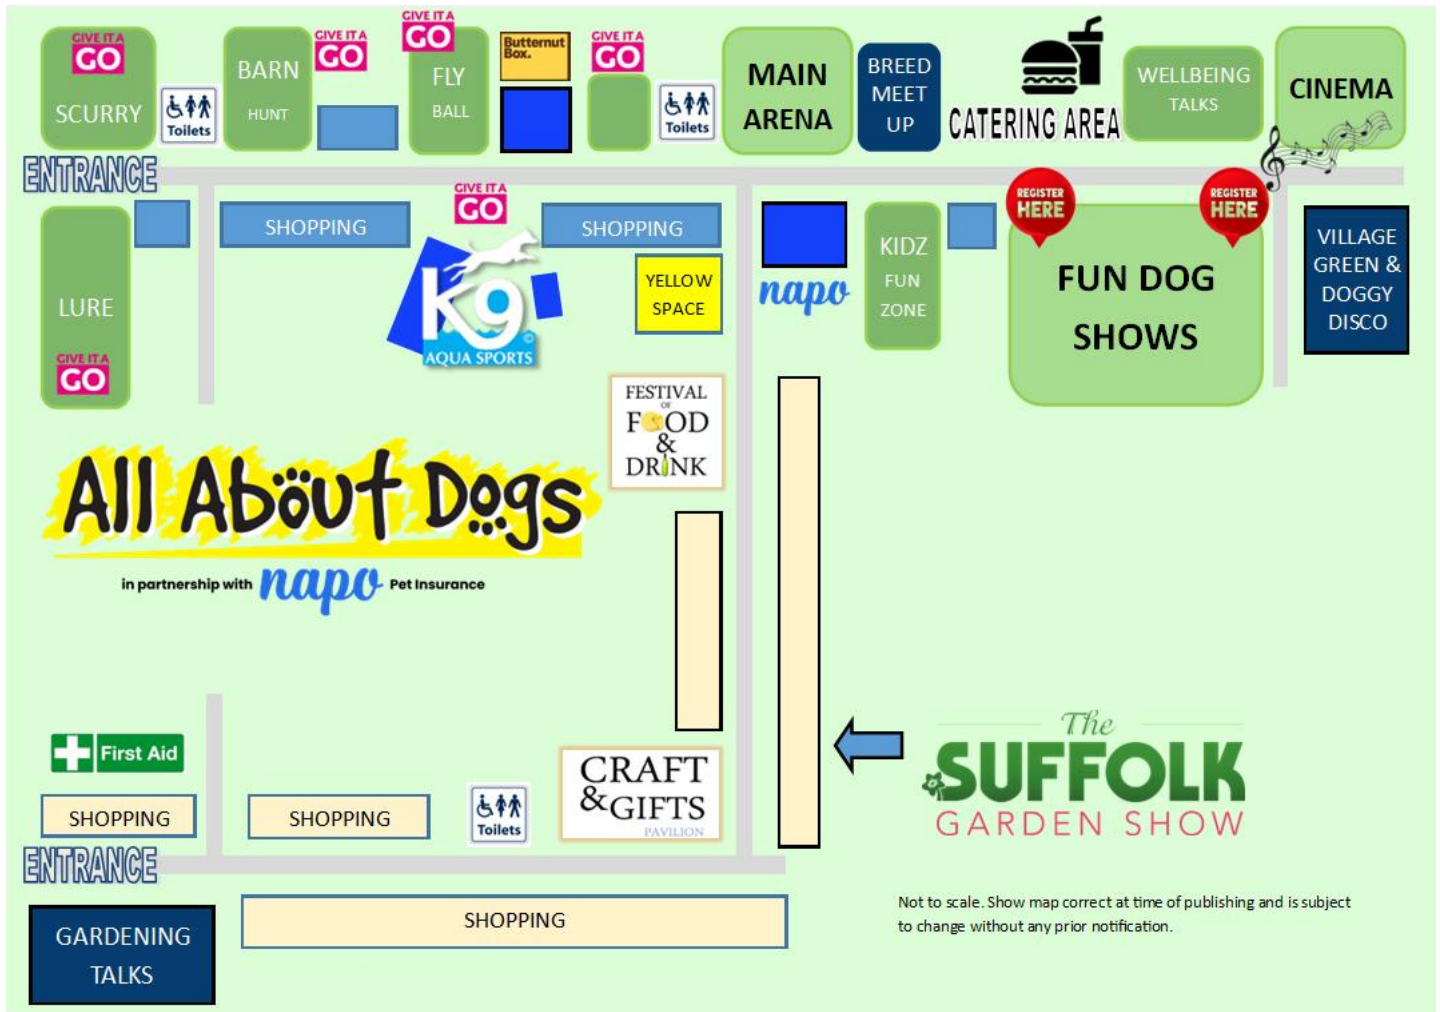

Not to scale. Show map correct at time of publishing and is subject to change without any prior notification.

Polite Request: Please keep your dog on a lead at all times, unless you are taking part in the have-a-go activities under the supervision of our team. If you have an extendable lead, please keep these locked on a short length while in main public areas to avoid trip hazards. Please ensure that your dog has full and up-to-date inoculations before attending the show.

Whilst we advertise events, activities and entertainments we will not be held responsible for the failure of any events, activity and/or entertainment being available or the quality of any of the events, activities or entertainments. Failure of any of these to please cannot be held as a reason for refund. Disclaimer: By entering this fun dog show you are agreeing to take full responsibility for, any injury or damage to your dog(s) and it is not the liability of Aztec Shows LLP including disappearance, theft, death or otherwise. You are fully liable for your animal should they cause any damage or injury. Any dog showing aggressive behaviour at the show will be asked to leave with no refund given. In the interests of hygiene make sure you pick up after your dog. Any photos taken by a member of Aztec Shows LLP may be used in future for promotion of the show. Visitors are reminded that the terrain of the show may be unstable please be aware of the possibility of slips, trips and falls. By entering the show you are agreeing to the above disclaimer and that the images taken may be used.